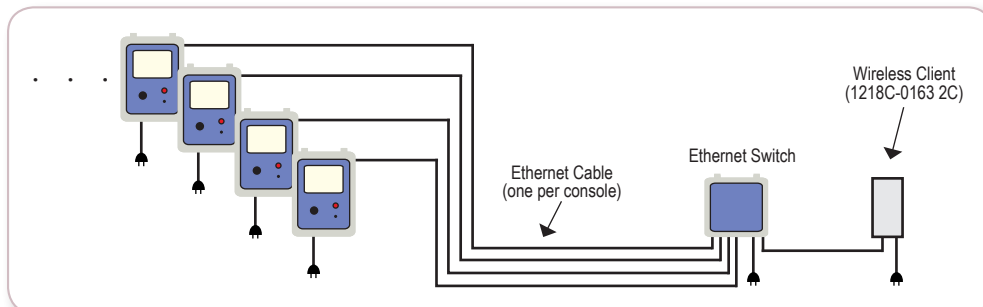

1218 Electronic Tank Gauge Outdoor Ethernet Switch Assemblies

NEW PRODUCT ANNOUNCEMENT

Description

Connects multiple Ethernet devices together. Can be used to connect multiple devices to a network through a single Ethernet connection. The lockable enclosure is NEMA 4X indoor/outdoor weather protected.

1218C-0171 AS

Item Number	Description	Weight (lbs)	List Price
1218C-0171 AS	Outdoor 5-Port Ethernet Switch Assembly	3.68	\$735
1218C-0172 AS	Outdoor 8-Port Ethernet Switch Assembly	3.84	\$810

Connectivity Options

Connect multiple 1218C devices to a network.

Connect multiple 1218C devices to a Wireless Client.

Continued on next page.

Connect multiple 1218C devices to a Cellular Gateway.