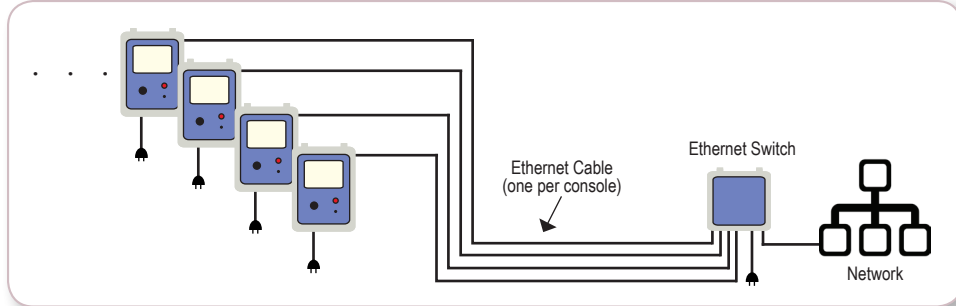

1218 Electronic Tank Gauge Outdoor Ethernet Switch Assemblies

NEW PRODUCT ANNOUNCEMENT

Description

Connects multiple Ethernet devices together. Can be used to connect multiple devices to a network through a single Ethernet connection. The lockable enclosure is NEMA 4X indoor/outdoor weather protected.

Specifications

- Operating temperature range: -40°F to 140°F (-40°C to 60°C)
- Humidity: 0% to 95% non-condensing
- 100-240 VAC +/- 10%, 50/60 Hz

Materials of Construction

- Console enclosure... Polyester fiberglass

1218C-0171 AS

Item Number	Description	Weight (lbs)	List Price
1218C-0171 AS	Outdoor 5-Port Ethernet Switch Assembly	3.68	\$735
1218C-0172 AS	Outdoor 8-Port Ethernet Switch Assembly	3.84	\$810

Connectivity Options

Connect multiple 1218C devices to a network.

Connect multiple 1218C devices to a Wireless Client.

Continued on next page.

Connect multiple 1218C devices to a Cellular Gateway.