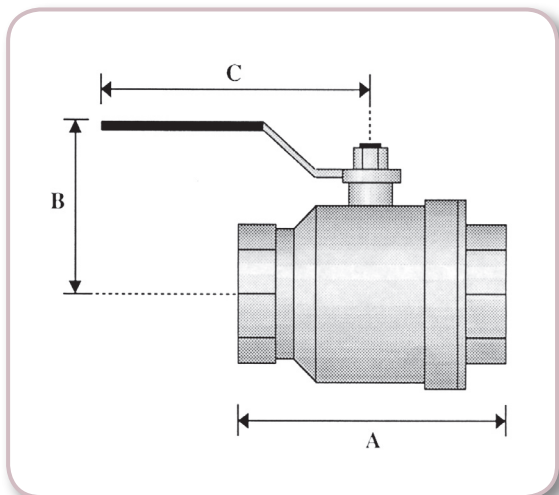

570 E. 7th Street, P.O. Box 238 | Dubuque, IA 52004-0238
t. 563.583.5701 | 800.553.4840 | f. 563.583.5028

www.morbros.com