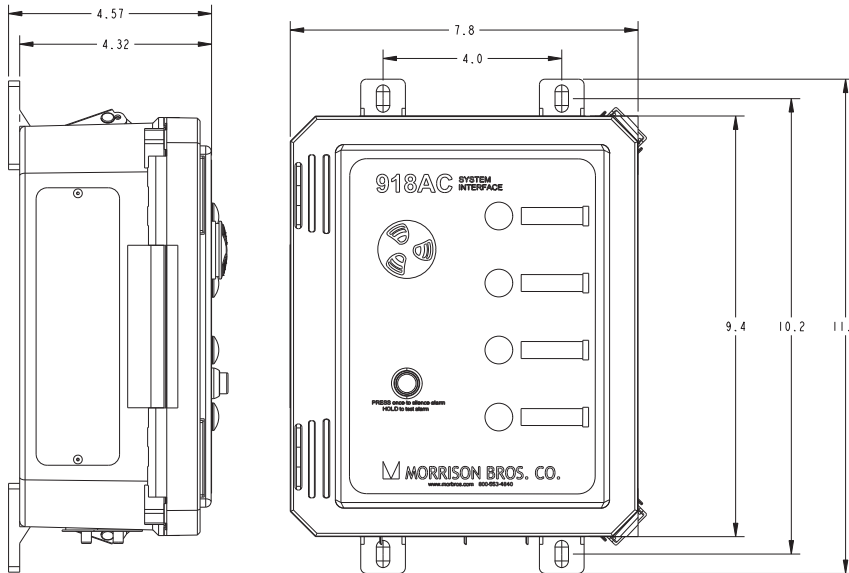

Approvals

UL/cUL 913 Listing for Ordinary Location with Hazardous Location Intrinsically Safe Input Circuits for Class I, Div I, Group D.

Florida DEP EQ-834

One Standard Size Enclosure for All Configurations

Item Number	Description	Inputs	Outputs	Weight (lbs)	List Price
918AC-1000 AI	System interface console	1	0	6.0	\$682.89
918AC-1100 AI	System interface console	1	1	6.0	\$787.95
918AC-1200 AI	System interface console	1	2	6.0	\$893.01
918AC-1300 AI	System interface console	1	3	6.0	\$998.07
918AC-1400 AI	System interface console	1	4	6.0	\$1,103.13
918AC-2000 AI	System interface console	2	0	6.0	\$787.95
918AC-2100 AI	System interface console	2	1	6.0	\$893.01
918AC-2200 AI	System interface console	2	2	6.0	\$998.07
918AC-2300 AI	System interface console	2	3	6.0	\$1,103.13
918AC-2400 AI	System interface console	2	4	6.0	\$1,208.19
918AC-3000 AI	System interface console	3	0	6.0	\$910.52
918AC-3100 AI	System interface console	3	1	6.0	\$1,017.64
918AC-3200 AI	System interface console	3	2	6.0	\$1,124.76
918AC-3300 AI	System interface console	3	3	6.0	\$1,231.88
918AC-3400 AI	System interface console	3	4	6.0	\$1,339.00
918AC-4000 AI	System interface console	4	0	6.0	\$1,017.64
918AC-4100 AI	System interface console	4	1	6.0	\$1,124.76
918AC-4200 AI	System interface console	4	2	6.0	\$1,231.88
918AC-4300 AI	System interface console	4	3	6.0	\$1,339.00
918AC-4400 AI	System interface console	4	4	6.0	\$1,446.12
918AC-0156 2L	Remote strobe; 120 Volt AC	N/A	N/A		\$430.75
918AC-0154 AH	Remote horn and box kit; 120 Volt AC	N/A	N/A		\$353.00
918AC-0157 AHS	Remote horn and box kit and strobe; 120 Volt AC	N/A	N/A		\$694.45