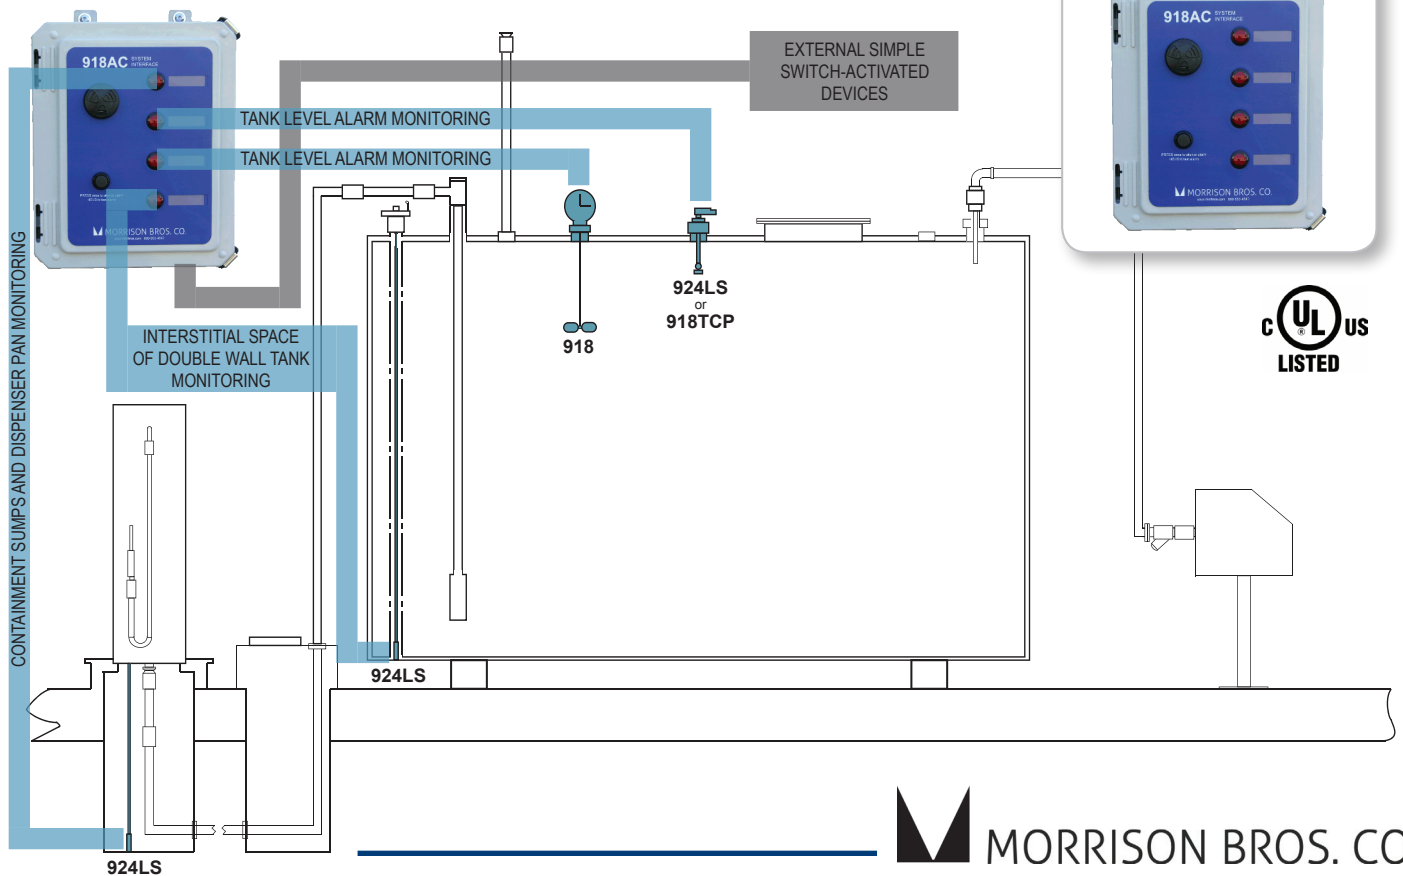

Model 918AC System Interface

NEW PRODUCT ANNOUNCEMENT

Application

The 918AC System Interface is an AC-powered console designed to monitor 1 to 4 simple input switch devices and provide both audible and visual indication when an input switch is activated. In addition, the 918AC has the optional capability to add 1 to 4 configurable relay outputs to interface with remote audible and visual indicators or other external simple switch-activated devices.

Expandability with Plug-n-Play Capabilities

- Intrinsically safe input modules expandable up to 4 input channels
- Electromechanical output modules expandable up to 4 output relays
- Input and output modules can be purchased separately

Configurability

- Audible alarm ON/OFF selectable by channel
- Auto silence ON/OFF selectable by channel
- Normally open (NO) or normally closed (NC) selectable on input and output
- Output relay activation selectable to one or more input channels
- Fail safe mode selectable to indicate power outage at console
- Change lens color: red (standard), amber, or green

Approvals

UL/cUL 913 Listing for Ordinary Location with Hazardous Location Intrinsically Safe Input Circuits for Class I, Div I, Group D.

Florida DEP EQ-834

One Standard Size Enclosure for All Configurations