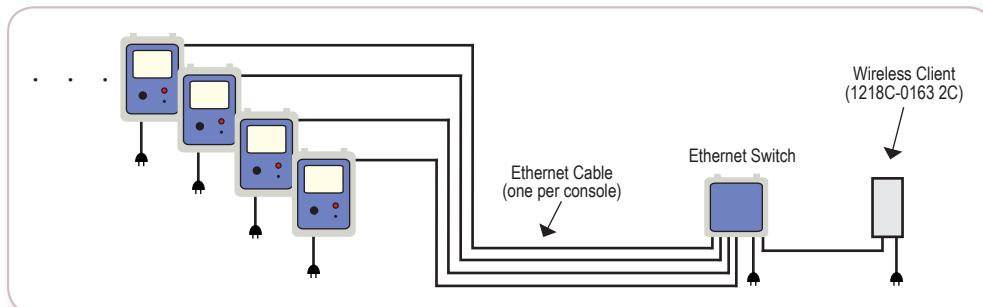

## Description

Connects multiple Ethernet devices together. Can be used to connect multiple devices to a network through a single Ethernet connection. The lockable enclosure is NEMA 4X indoor/outdoor weather protected.

## Materials of Construction

- Console enclosure... Polyester fiberglass

1218C-0171 AS

Item Number	Description	Weight (lbs)	List Price
1218C-0171 AS	Outdoor 5-Port Ethernet Switch Assembly	3.68	\$735
1218C-0172 AS	Outdoor 8-Port Ethernet Switch Assembly	3.84	\$810

## Connectivity Options

Connect multiple 1218C devices to a network.

Connect multiple 1218C devices to a Wireless Client.

Continued on next page.

Connect multiple 1218C devices to a Cellular Gateway.