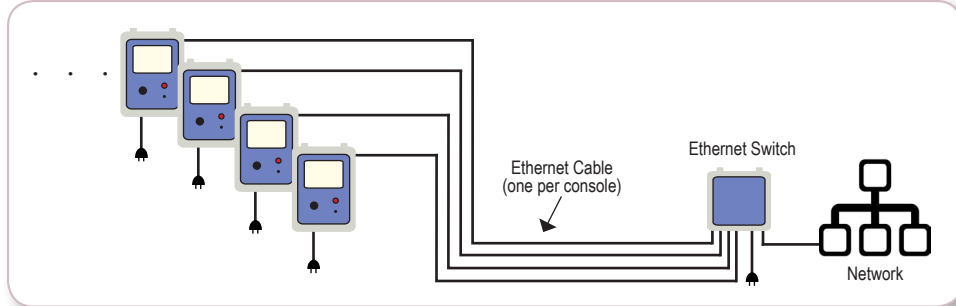

## Description

Connects multiple Ethernet devices together. Can be used to connect multiple devices to a network through a single Ethernet connection. The lockable enclosure is NEMA 4X indoor/outdoor weather protected.

## Materials of Construction

- Console enclosure... Polyester fiberglass

1218C-0171 AS

Item Number	Description	Weight (lbs)	List Price
1218C-0171 AS	Outdoor 5-Port Ethernet Switch Assembly	3.68	\$735
1218C-0172 AS	Outdoor 8-Port Ethernet Switch Assembly	3.84	\$810

## Connectivity Options

Connect multiple 1218C devices to a network.

Connect multiple 1218C devices to a Wireless Client.

Continued on next page.

Connect multiple 1218C devices to a Cellular Gateway.